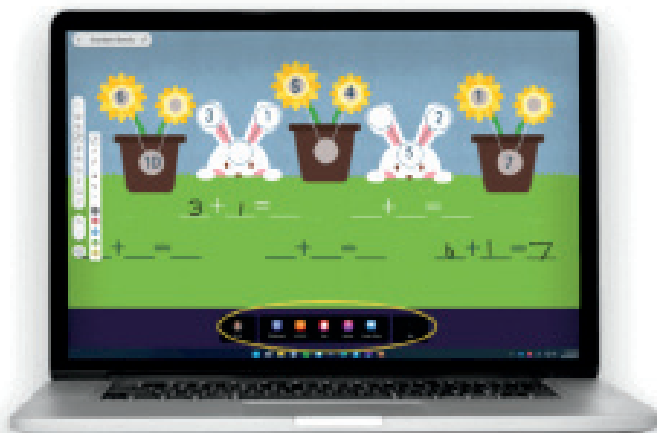

### Goodbye, cookie-cutter tech. Hello, custom fit.

ActivPanel 10 is all about intelligent options. Choose your ideal panel configuration—model, size, operating system, and accessories—with no compromises.

### Promethean ActivSuite

With our new software, your favorite ActivPanel engagement apps are accessible on your device to use at and away from the panel. Hello, enhanced freedom and flexibility!

See Video